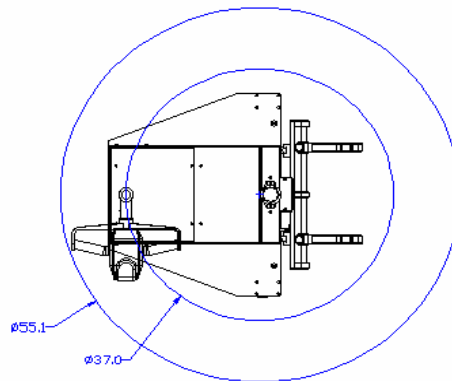

UNLOADED TUG TURNS ABOUT EXTENDED FOURTH WHEEL