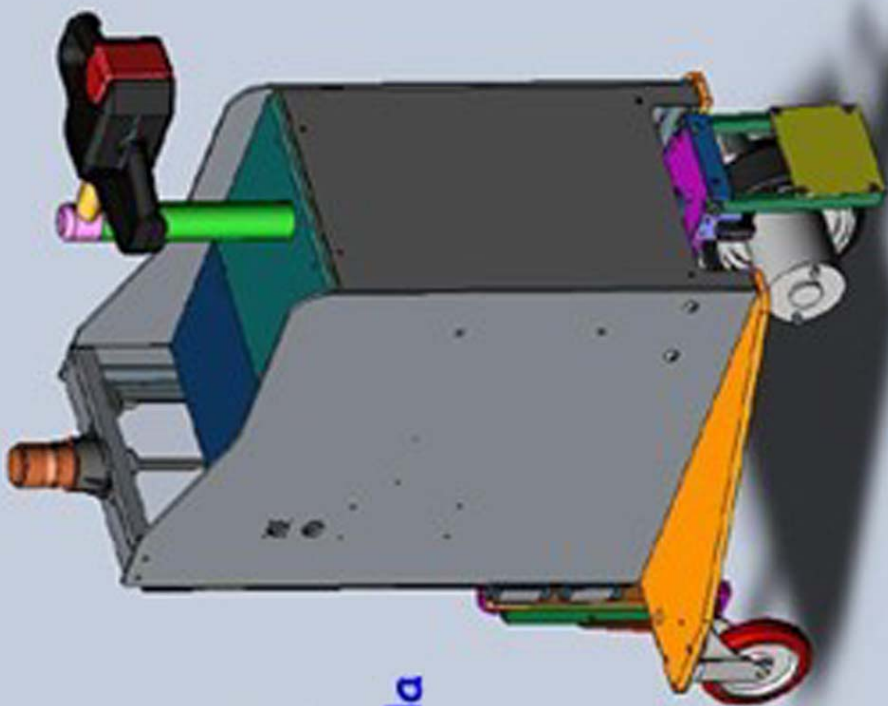

alum-a-mula