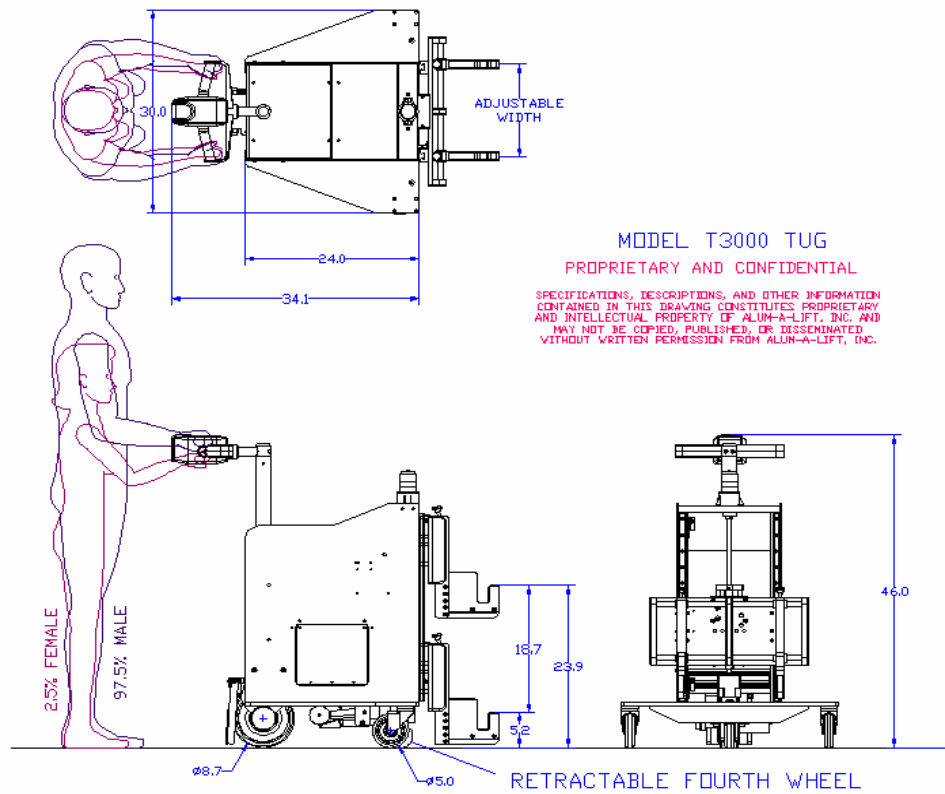

SPECIFICATIONS

MODEL T3000 TUG

PROPRIETARY AND CONFIDENTIAL