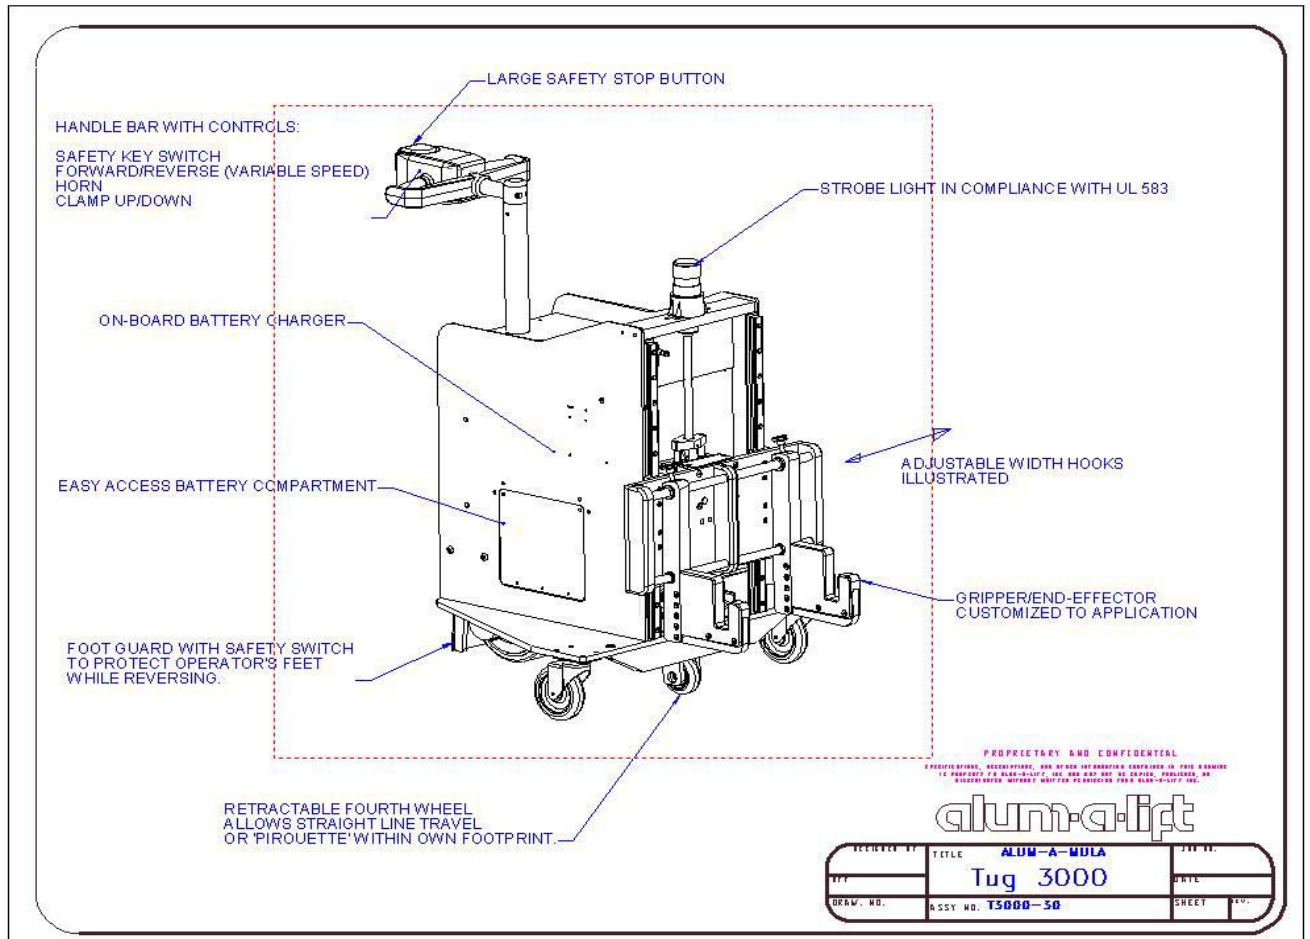

alum-a-mula

**Battery powered tug will push or pull 3000 lb (on wheels).
Built-in charger and safety devices.**

Custom-engineered tug.

Tugs length, width, height and tow-hook design may be specified.

Tug complies with UL583E.

Cleanroom versions available.

Hazardous environment EE version available.

Tug can push or pull up to 3000 pounds.

Tug can negotiate up to 5 degree incline up or down.

Handles can be moved down to accommodate a ball hitch.

Price \$5000-6000 base unit.

SPECIFICATIONS

SPECIFICATIONS

MODEL T3000 TUG

PROPRIETARY AND CONFIDENTIAL

SPECIFICATIONS, DESCRIPTIONS, AND OTHER INFORMATION CONTAINED IN THIS DRAWING CONSTITUTES PROPRIETARY AND INTELLECTUAL PROPERTY OF ALUM-A-LIFT, INC. AND MAY NOT BE COPIED, PUBLISHED, OR DISSEMINATED WITHOUT WRITTEN PERMISSION FROM ALUM-A-LIFT, INC.